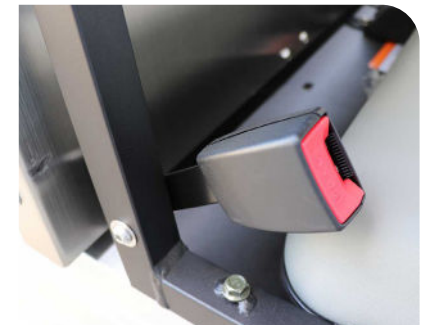

[^]Custom colour available as per your specification